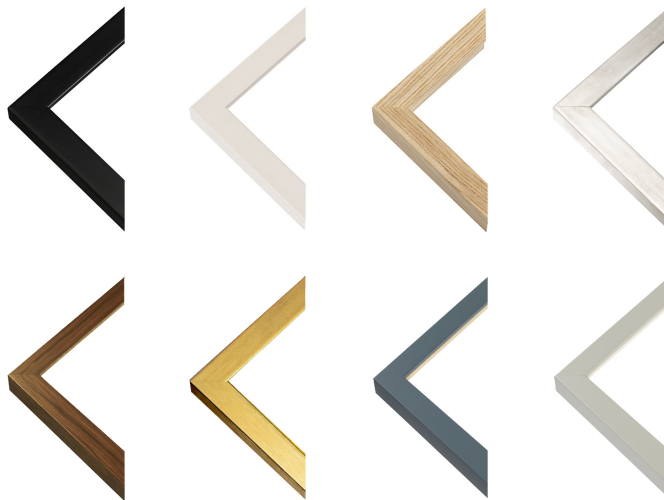

What's more, they're perfect for showcasing everything from artwork and photography to illustrations and graphic designs, making them a great product for selling in any online store.

Choose from a range of paper types to suit your style and subject. Available to order in eight frame colours and three glaze options, including Perspex, float glass and moth-eye glaze. Our premium moth-eye glaze features a revolutionary coating made from a special type of anti-reflective thin film, creating a stunning, no-glass effect.

**Sizes:**

6x6" to 40x40"

**Product materials:**

Wood, Perspex, Acrylic

Please note: Our natural frames are made from real wood with a high-quality oak-effect laminate finish.

**Frames:**

Black, White, Natural, Antique Silver, Brown, Antique Gold, Dark Grey, Light Grey

**Frame dimensions:**

Depth from wall: 22mm

Face width: 20mm

Rebate width: 5mm

Rebate depth: 17mm

**Mounts:**

Snow white, Black, Hayseed

Our standard mounts are available with a depth of 2.4mm.